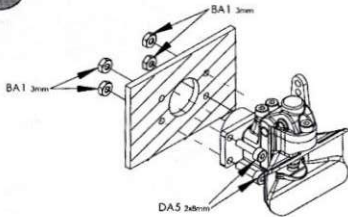

1

2X8 mm Screw
Schraube

DA5 x4

2 mm Nut
Mutter

BA1 x4

2

For Germany:

Service-Hotline: