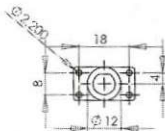

1

2X8 mm Screw
Schraube

DA5 x4

2 mm Nut
Mutter

BA1 x4

2

For Germany:

Service-Hotline: