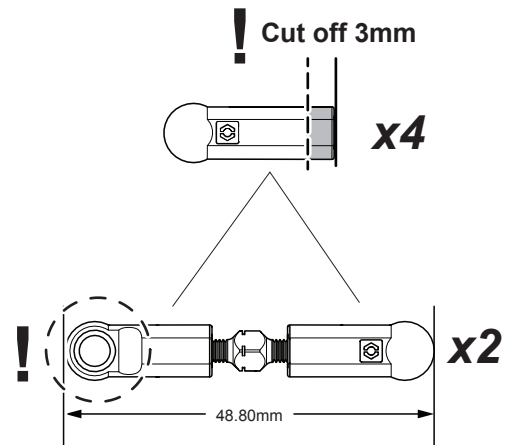

Steering Link

www.hpiracing.com

HPI RACING LTD.
19 William Nadin Way,
Swadlincote, Derbyshire,
DE11 0BB, UK
+44 1283 226570